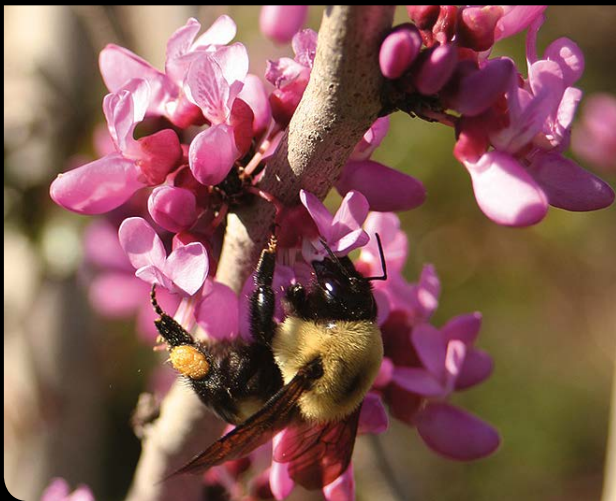

Go native with redbud

Eastern Redbud (*Cercis canadensis*) is a springtime favorite because of its cheerful show of bright rosy-pink blooms. Reddish purple buds form before the leaves, and bloom on bare branches and twigs. Branches ascend in youth, then become horizontally spreading, giving mature trees a somewhat flat-topped look. Trees mature at a height of about 25 feet and spread of about 30 feet.