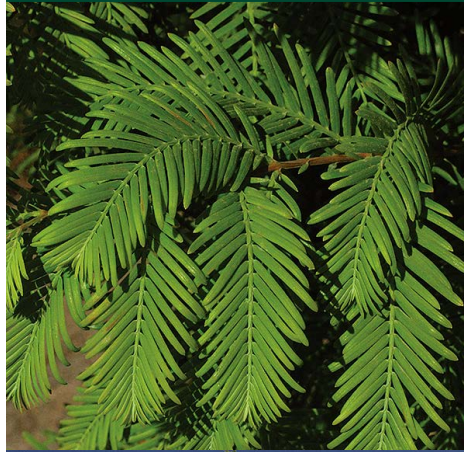

# Jade Prince™

*Dawn Redwood*

*Metasequoia glyptostroboides* 'JFS-PN3Legacy'

Feathery-soft spring foliage matures to rich, fresh bright green in summer. Needle-like leaves turn rusty orange in autumn before falling to make way for winter sunlight. A strong central leader contributes to superior form over seedling grown plants. Its predictably narrow, pyramidal shape recommends this deciduous conifer for urban and landscape use.