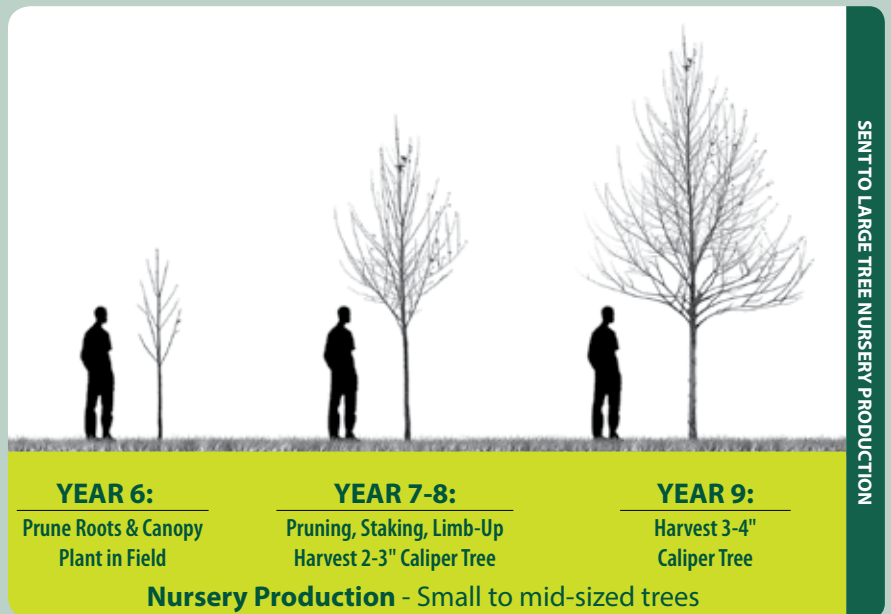

Bringing a new tree to market...

Time Frame: 15-50 Years

Above Platanus +/- 20 Years of R&D

CHICAGOLAND GROWS® INTRODUCTION

Exclamation!® London Planetree
Platanus x acerifolia 'Morton Circle'

Growing trees is an exercise in patience and faith in the future. It takes a long time and many skilled hands to grow beautiful, resilient, durable trees that will cast shade for future generations. Bringing new and improved trees to the marketplace is a collaborative, multi-generational effort that takes even longer.

Our illustration chronicles the creation of the relatively fast-growing Exclamation!® London Planetree. In the early '80's, Dr. George Ware of Morton Arboretum set out to develop *Platanus* cultivars with superior anthracnose resistance. One outstanding hybrid became Exclamation!® and was introduced by Chicagoland Grows®.

This graphic is reprinted from our Reference Guide, available as a PDF download at <http://www.jfschmidt.com/rg>. We are grateful for the tree growth timeline which so elegantly illustrates the time and teamwork it takes to introduce a superior new tree. Created by John Evans, Principal at Hoerr Schaudt Landscape Architects of Chicago, Illinois, and used with permission. © Hoerr Schaudt Landscape Architects