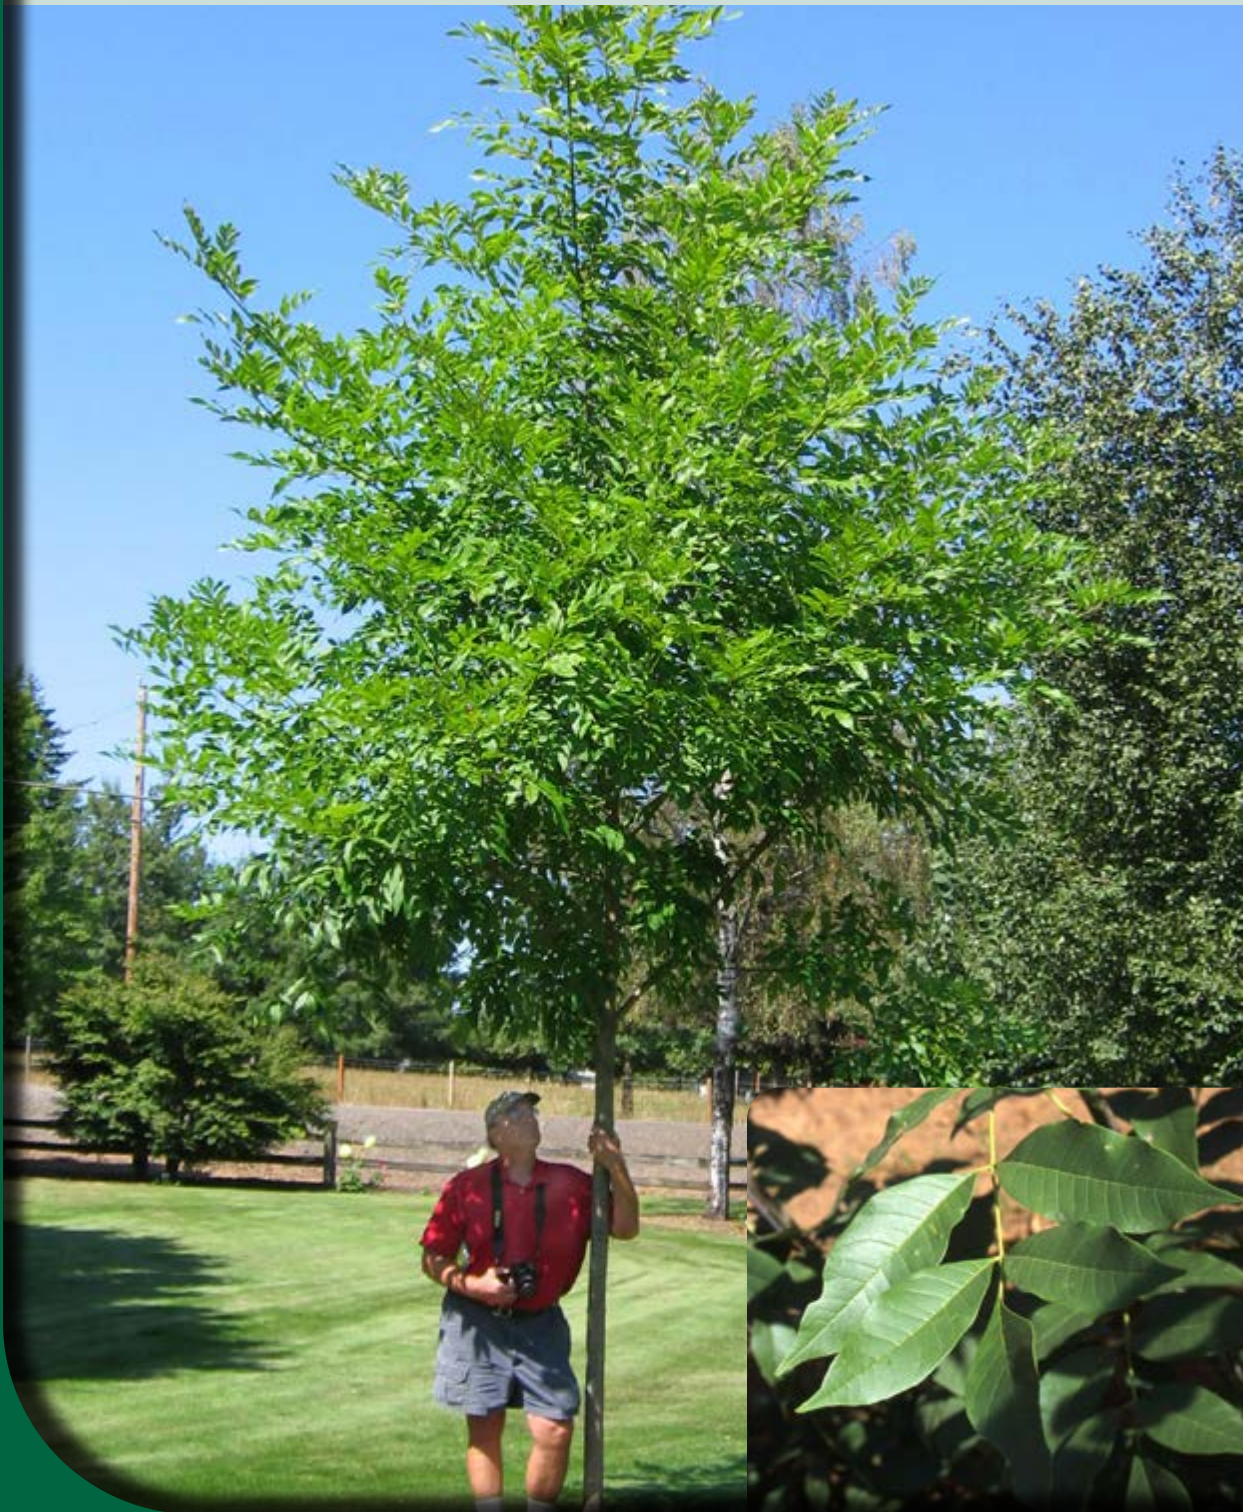

Georgia Gem™ Ash

Fraxinus pennsylvanica 'Oconee'

Zone: 6
Height: 50'
Spread: 35'
Shape: Upright oval
Foliage: Bright, deep green, glossy
Fall Color: Yellow
Fruit: Seedless

At last, a seedless green ash cultivar for the South. Heat resistance and fast growth distinguish this handsome tree, selected by Dr. Michael Dirr of the University of Georgia—Athens from native Georgia trees. Its dark green, glossy leaves are larger than those of any other ash in the nursery.