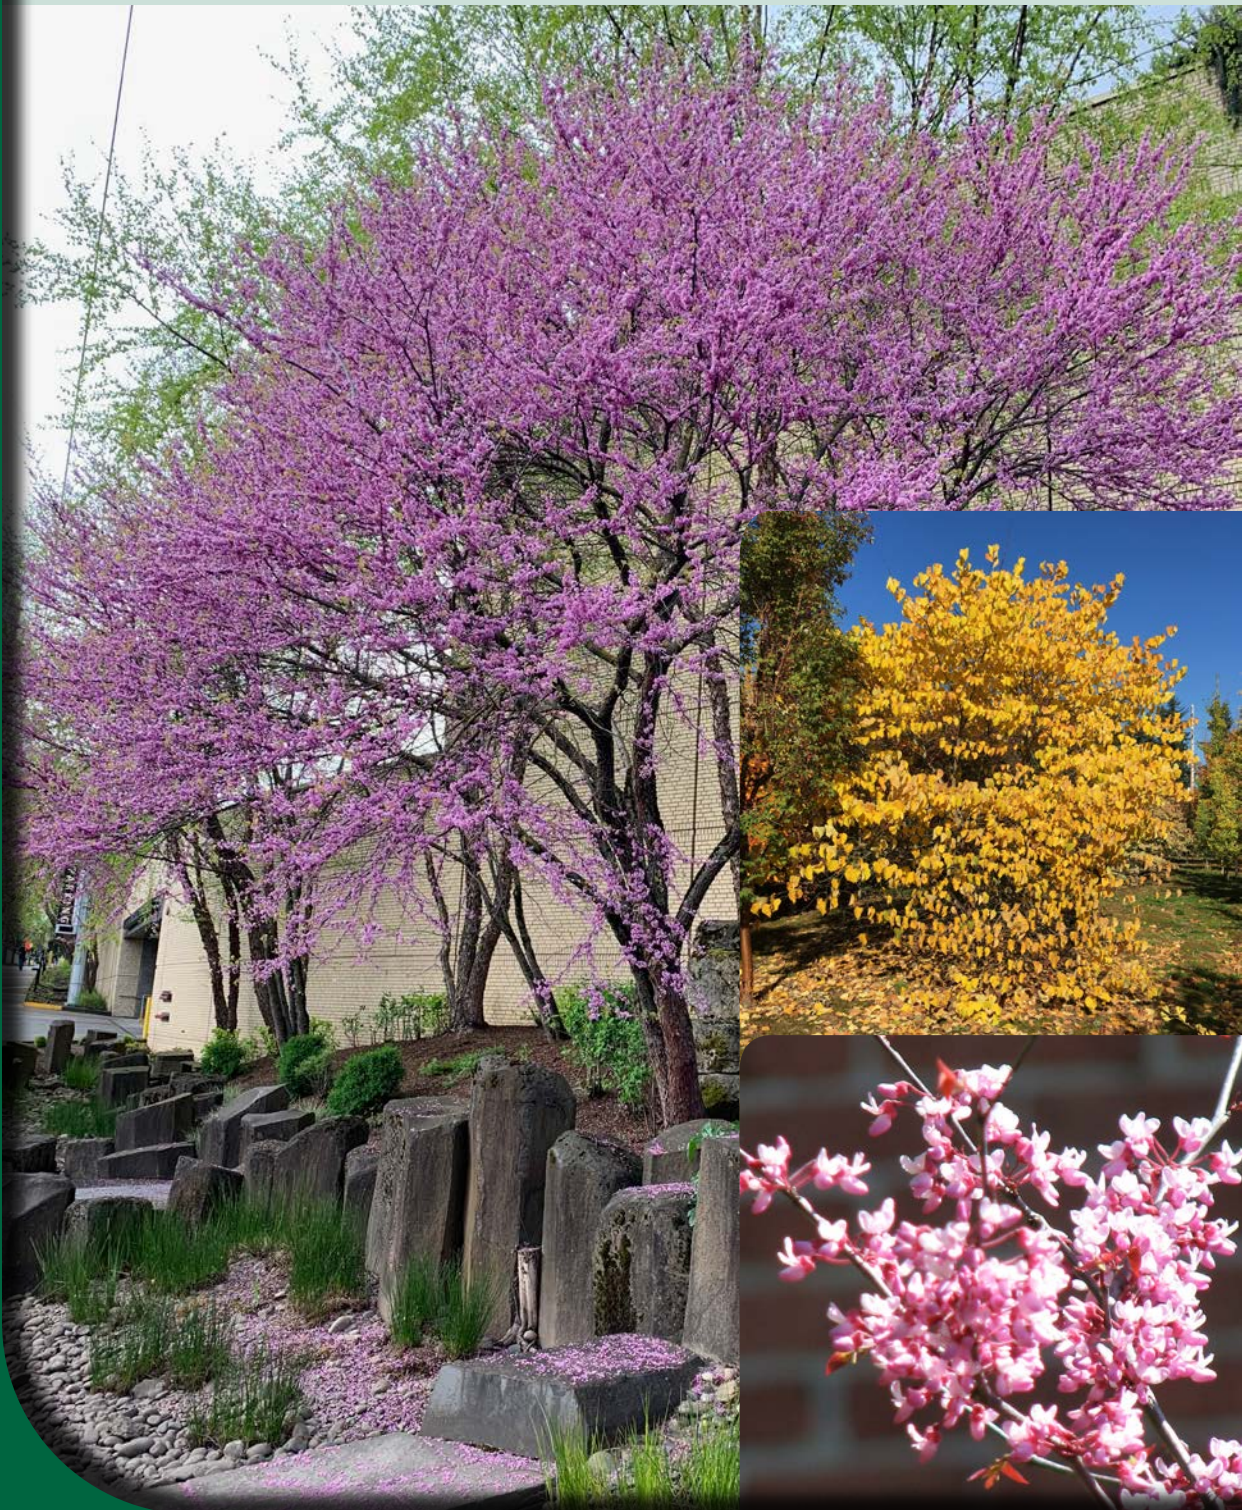

# Eastern Redbud

*Cercis canadensis*

**Zone:** 5  
**Height:** 25'  
**Spread:** 30'  
**Shape:** Multi-stem or low branching tree. Somewhat flat-topped  
**Foliage:** Medium green  
**Fall Color:** Yellow  
**Flower:** Reddish purple in bud, rosy-pink when open

The profuse flowers that bloom in April or May before the leaves develop make this a spring favorite. It is attractive as a tree for naturalized garden areas or as a graceful addition to a small yard.